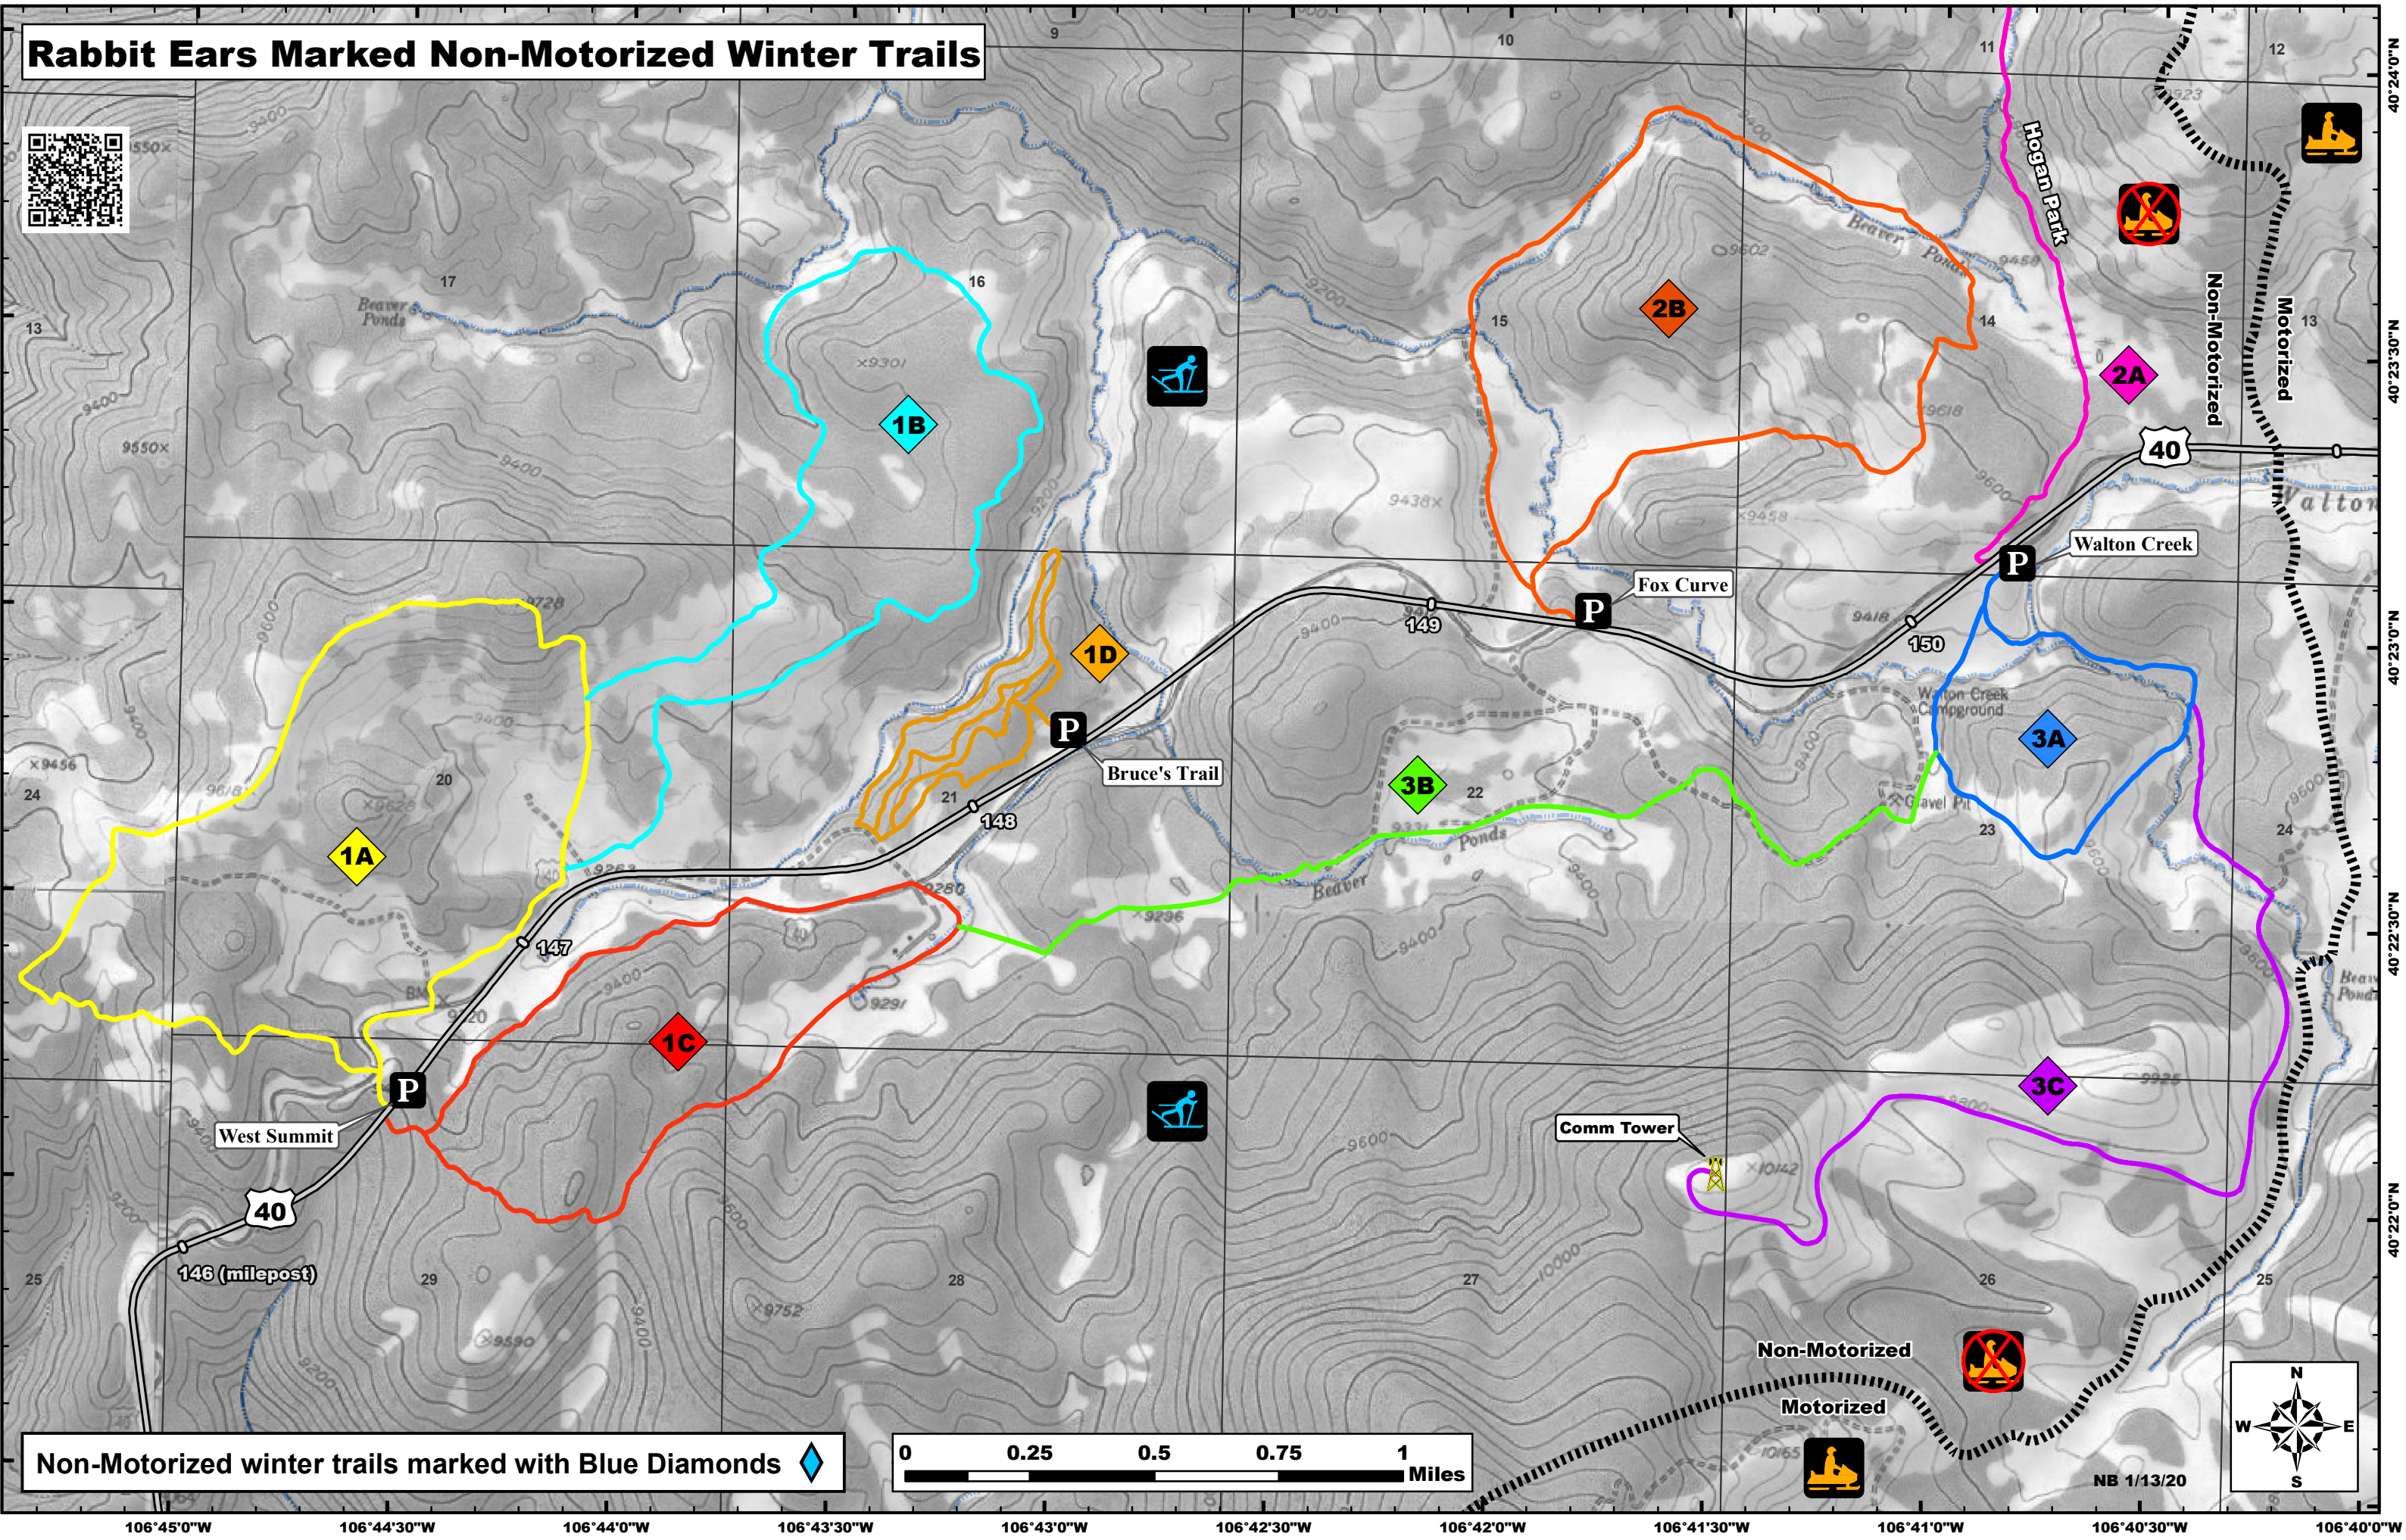

Rabbit Ears Marked Non-Motorized Winter Trails

Non-Motorized winter trails marked with Blue Diamonds

NB 1/13/20