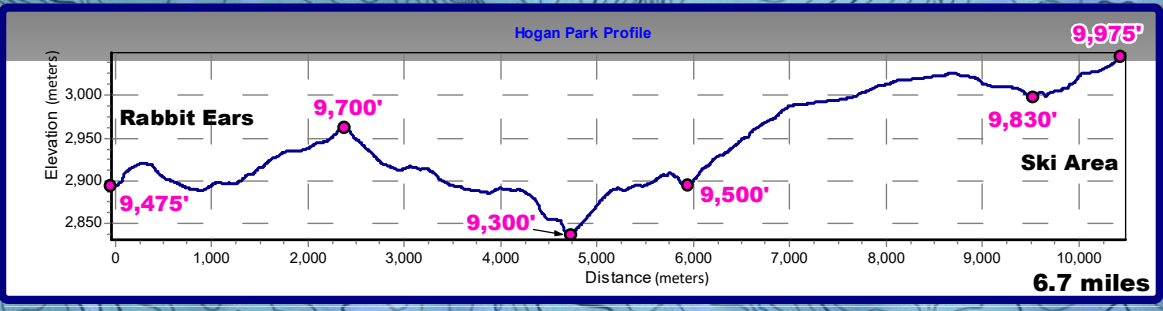

# Hogan Park Trail

**Steamboat Ski Area**

Morningside Lift

106°44'24.6"W  
40°26'54.3"N

\*See [www.steamboat.com](http://www.steamboat.com) for lift status and times.

Motorized  
Non-Motorized

106°40'51.2"W  
40°23'8.6"N